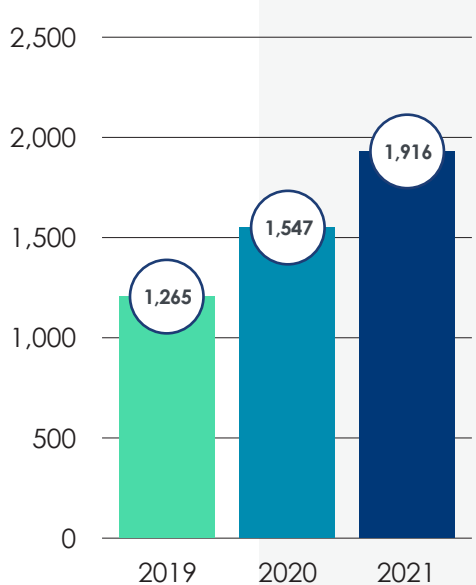

Inmates Completing Bible Studies