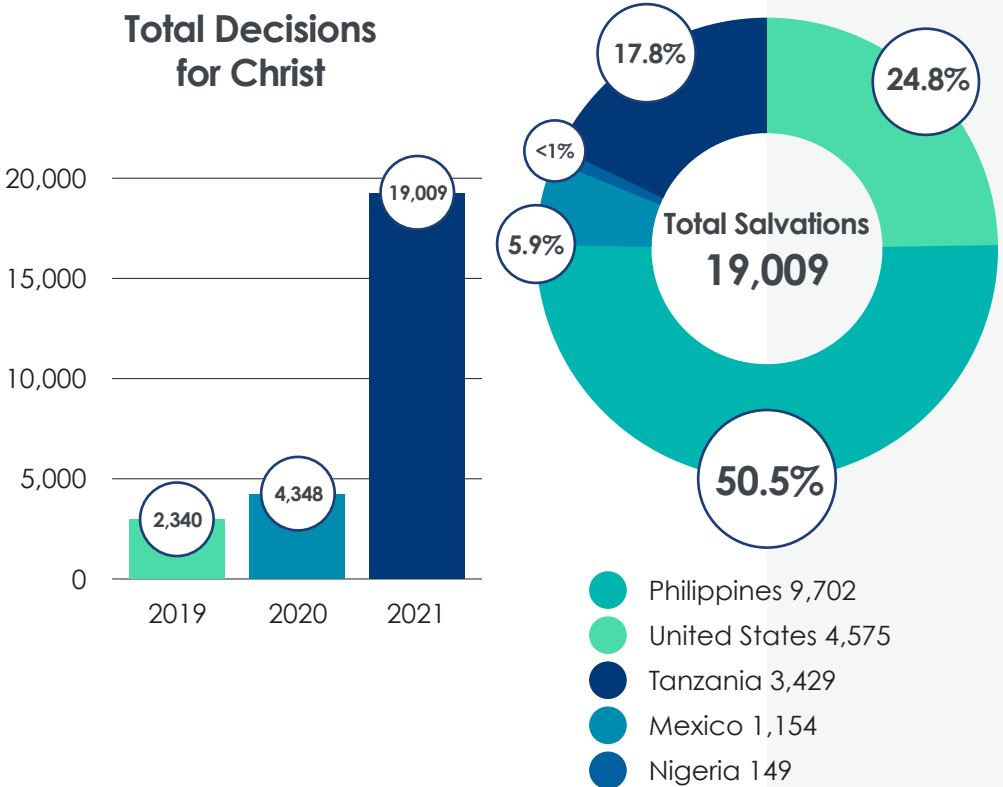

Decisions for Christ

A young man named **Daniel Del Rosario** was in jail in the Philippines when he met **Pastor Jonnel** and other Prison Alliance volunteers. Through their preaching, he decided to follow Christ and developed a personal relationship with the ministers that extended beyond prison walls. Since his release, Daniel has returned to the jail he was previously locked up in to preach the Gospel and share His testimony.

Prison Alliance is committed to making disciples by proclaiming the Gospel to men and women behind bars.