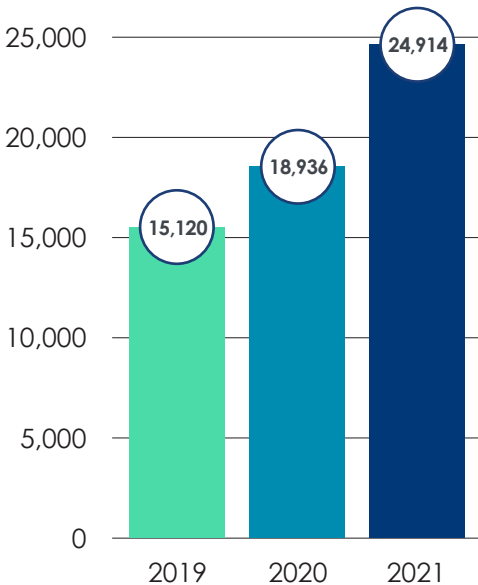

Our Programs

Inmates that have decided to follow Christ are disciplined through our **3-year correspondence Bible study program**. Together with the Holy Spirit and caring volunteers who review lessons, we help them mature in their faith and make disciples.

“I would like to thank everyone at CLI Prison Alliance and all your supporters. These lessons have helped me understand my Bible and what Jesus did for me. I get comfort when I’m doing my lessons.”

- Charles, inmate in New York

Bible Study Lessons Reviewed